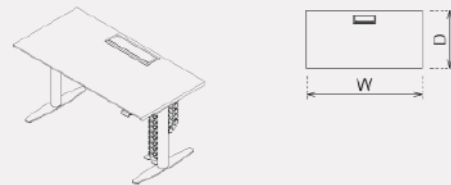

40SAYF080120	635H-1270H	800D	1200W
40SAYF080150	635H-1270H	800D	1500W
40SAYF080180	635H-1270H	800D	1800W

(Housing are included for Thailand faceplate version.)

Single I-Leg desk with flipper grommet

40SAIF060120	635H-1270H	600D	1200W
40SAIF060150	635H-1270H	600D	1500W
40SAIF060180	635H-1270H	600D	1800W