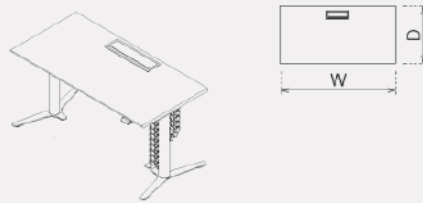

PRODUCT COLLECTION

SINGLE HIGH-ADJUSTABLE DESK WITH FLIPPER GROMMET

Single Y-leg desk with flipper grommet

40SAYF060120	635H-1270H	600D	1200W
40SAYF060150	635H-1270H	600D	1500W
40SAYF060180	635H-1270H	600D	1800W

40SAYF080120	635H-1270H	800D	1200W
40SAYF080150	635H-1270H	800D	1500W
40SAYF080180	635H-1270H	800D	1800W

(Housing are included for Thailand faceplate version.)