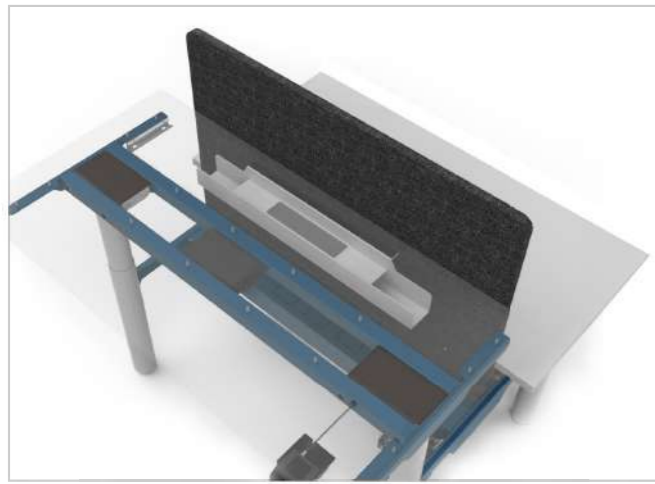

FUNCTIONS

WIRING SYSTEM

Cable holder for starter in double desk to supported wiring system and clean.