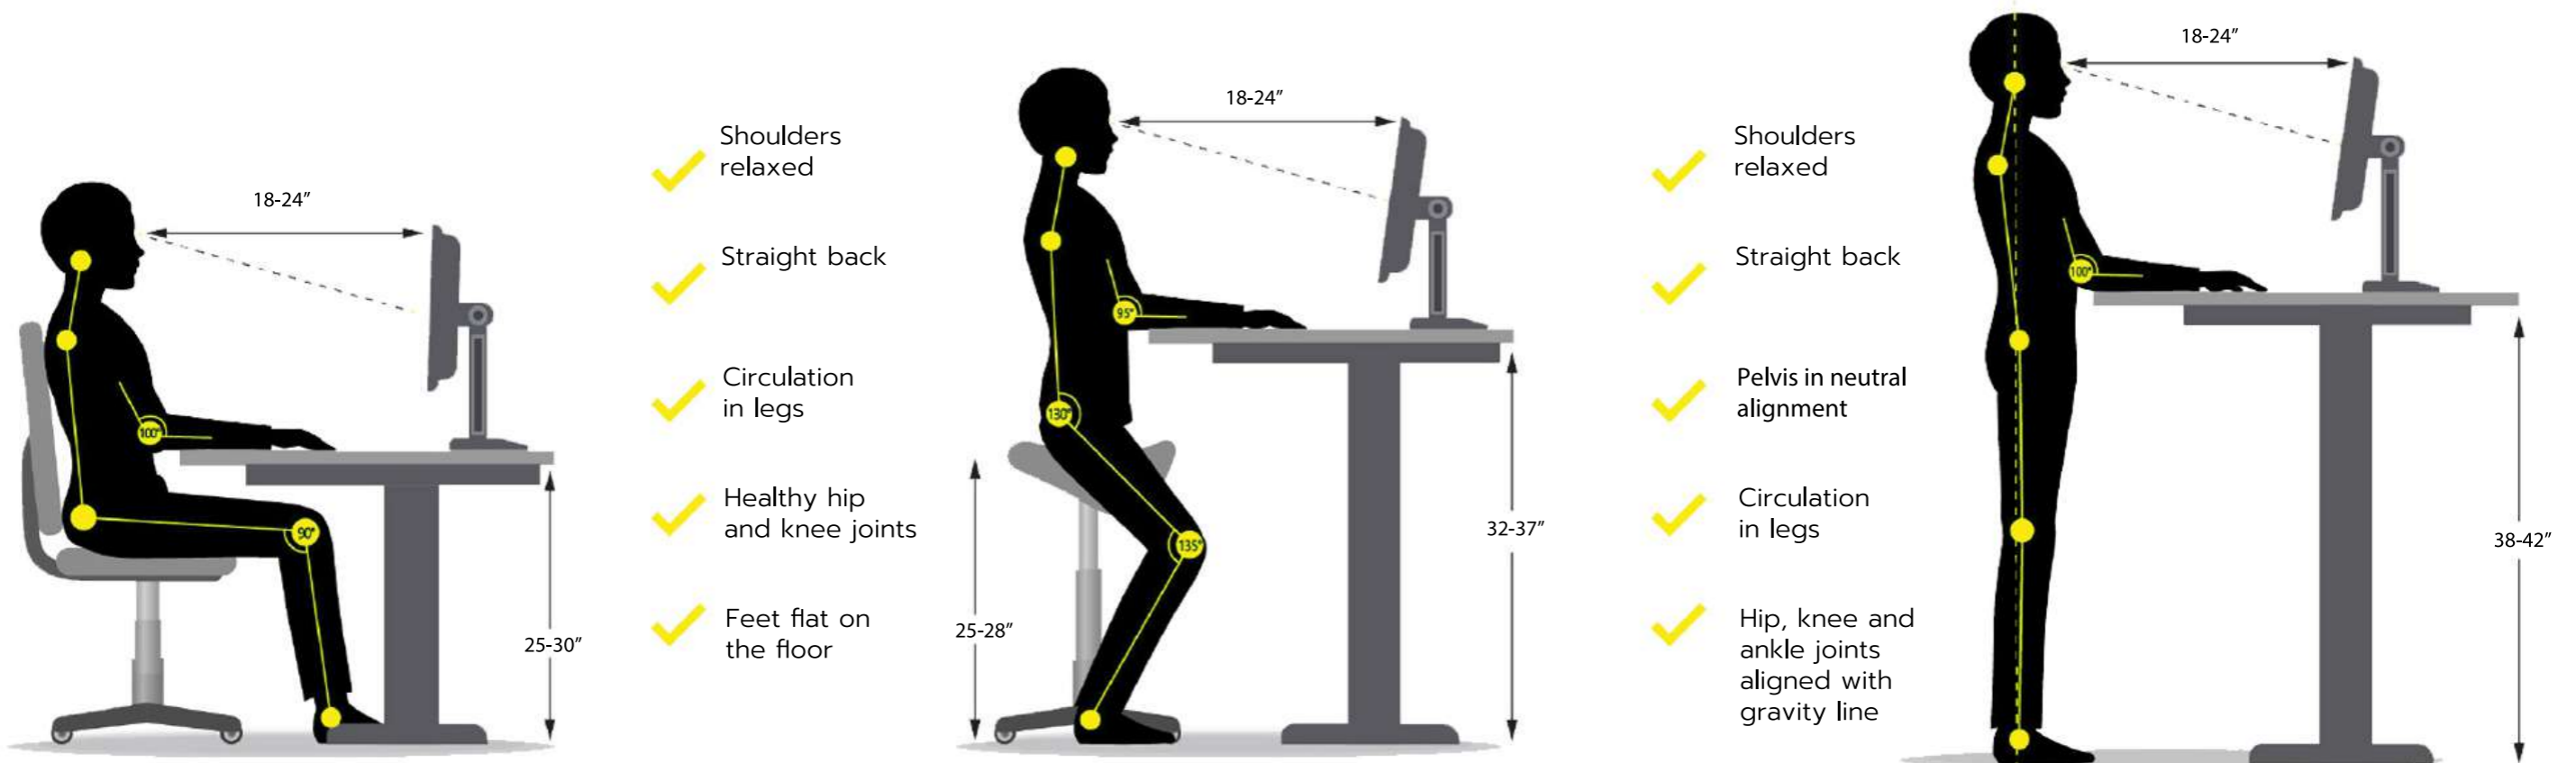

URBAN

Rockworth[®]

HEIGHT ADJUSTABLE DESK

Rockworth

UNLOCK YOUR POTENTIAL, ACCESS YOUR BEST WORK

WE BELIEVE IN THE POWER OF GOOD
DESIGN AND ERGONOMICS TO ENHANCE
THE WORK EXPERIENCE

ERGONOMICS CHALLENGES IN WORKPLACE

When employees experience pain and discomfort due to ergonomic issues, they may miss work or be less productive when they are on the job. Additionally, high levels of absenteeism can lead to increased workloads for other employees, which can contribute to burnout.

CHECK YOUR BODY POSTURE

UNLEASH THE POWER OF YOUR WORKSPACE

Improving employee health and productivity

Reduce the risk of health problems associated with prolonged sitting, such as back pain and poor circulation

Encouraging collaboration

Desks can be adjusted to different heights, allowing employees to work together at the same work surface, which can encourage collaboration and teamwork

Enhance office environment