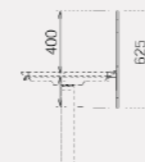

PRODUCT COLLECTION

CABLE HOLDER

Cable holder for double desk

40ECH040 430H 70D 120W

REMARK Plastic color (PW) follow Plate color only.

CONNECTOR

Connector for double desk

40CND020017 109H 200D 172W

SCREEN UNIT

Screen on top

(Size : 1200W, 1800W)

(Size : 1800W)

40SFF040110 400H 22D 1100W
40SFF040140 400H 22D 1400W
40SFF040170 400H 22D 1700W

Screen on Top for L-type / V type desk

(Size : 1200W, 1800W)

(Size : 1800W)

40SLF040098 400H 22D 980W
40SLF040118 400H 22D 1180W
40SLF040148 400H 22D 1480W
40SLF040178 400H 22D 1780W

Screen plus modesty for single desk

(Size : 1200W, 1800W)

(Size : 1800W)

40SMF060110 625H 22D 1100W
40SMF060140 628H 22D 1400W
40SMF060170 625H 22D 1700W

Screen plus modesty for L-type / V-type

(Size : 1200W, 1800W)

(Size : 1800W)

40SMLF060099 625H 22D 994W
40SMLF060119 625H 22D 1194W
40SMLF060149 628H 22D 1494W
40SMLF060179 625H 22D 1794W

MODESTY PANEL

Steel modesty panel

40SMCO40090 400H 0.7D 900W
40SMCO40110 400H 0.7D 1100W
40SMCO40140 400H 0.7D 1400W
40SMCO40170 400H 0.7D 1700W

SCREEN FOR DOUBLE DESK

Screen for Double desk

(Fabric screen)

40SDF070100 700H 22D 1000W
40SDF070130 700H 22D 1300W
40SDF070160 700H 22D 1600W

HOUSING

Housing for flipper grommet with Netbox 3 gang

40HGN010040 40H 100D 400W

(Netbox 3-Universal socket and 1800 mm. starter cable are included)