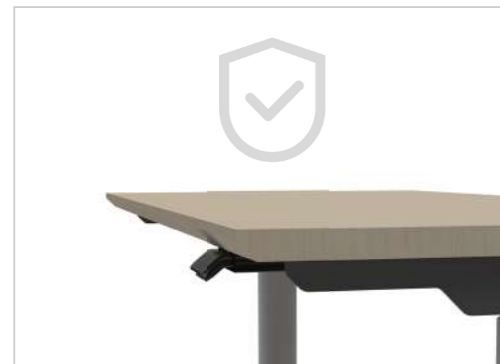

SAFE ANTI-COLLISION SYSTEM

Safety system known as a pre-crash system protecting even light equipment from accidental bumps.