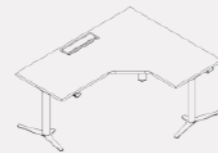

L-TYPE HIGH-ADJUSTABLE DESK WITH FLIPPER GROMMET

L-Type Y-leg desk with flipper grommet

40LAYF120150	635H-1270H	1200D	1500W