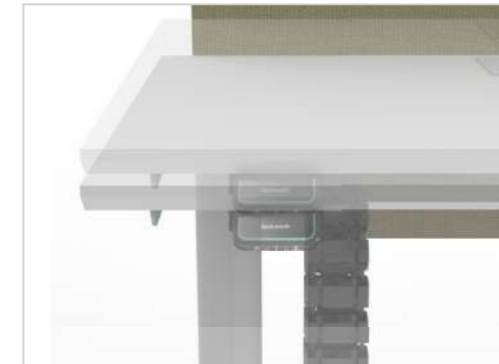

SMART4 MEMORIES PRESET

Make it easy to switch between multiple positions to meet their individual need

SPEEDY 38MM. UP TO 45MM. MAX SPEED PER SECOND

High speed move up and down to change its height with stability.