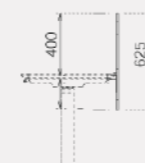

Screen plus modesty for L-type / V-type

(Size : 1200W, 1800W)

(Size : 1800W)

40SMLF060099 625H 22D 994W
40SMLF060119 625H 22D 1194W
40SMLF060149 628H 22D 1494W
40SMLF060179 625H 22D 1794W

MODESTY PANEL

Steel modesty panel